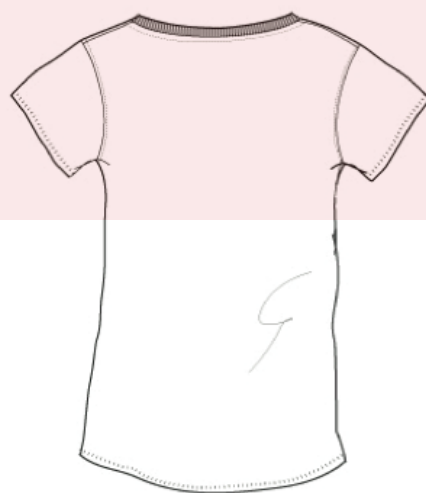

FRONT

BACK

Sizes		XS	S	M	L	XL
A	HalfChest 2,5cm below armhole	42	44,5	47	50	53
B	Body Length (from HPS)	62	64	66	68	70
C	Sleeve length	14,4	15	15,9	16,4	16,9