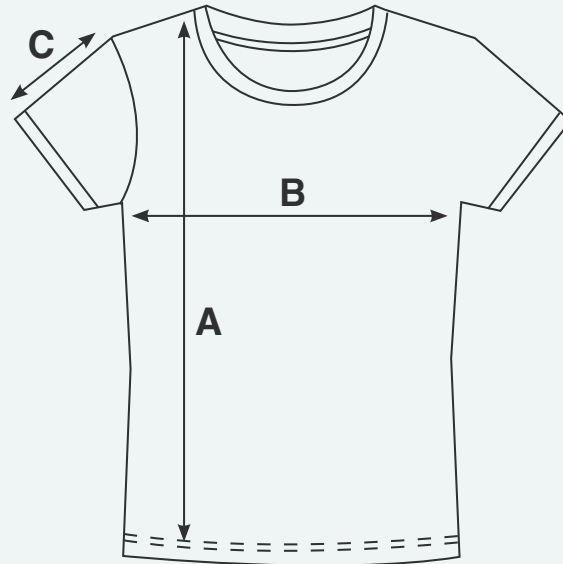

# päfjes

FAIR & LOVELY

Sizes	XS	S	M	L	XL	XXL
A Body Length	61 cm	63 cm	65 cm	67 cm	70 cm	70 cm
B HalfChest 2,5cm below armhole	42 cm	45 cm	48 cm	51 cm	54 cm	58 cm
C Sleeve length	16 cm	16 cm	17 cm	17 cm	18 cm	18 cm