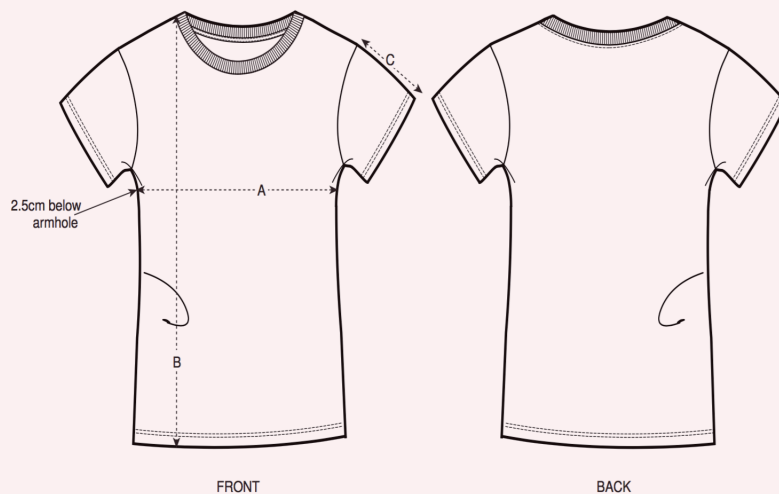

pärfjes

FAIR & LOVELY

Sizes		XS	S	M	L	XL
A	HalfChest 2,5cm below armhole	42cm	44cm	47cm	50cm	53cm
B	Body Length (from HPS)	62cm	64cm	66cm	68cm	69cm
C	Sleeve lenght	16cm	16cm	17cm	17cm	18cm