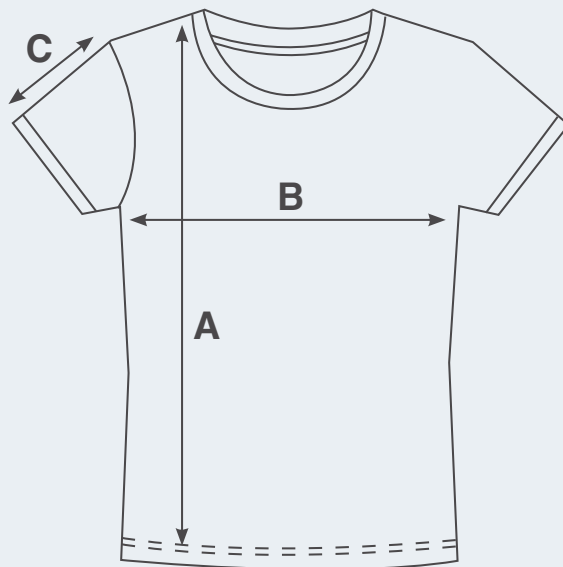

päfjes

FAIR & LOVELY

Sizes	XS	S	M	L	XL	XXL	
A	Body Length	62 cm	64 cm	66 cm	68 cm	69 cm	69 cm
B	HalfChest 2,5cm below armhole	42 cm	45 cm	48 cm	51 cm	54 cm	57 cm
C	Sleeve length	15 cm	15 cm	16 cm	16 cm	17 cm	17 cm