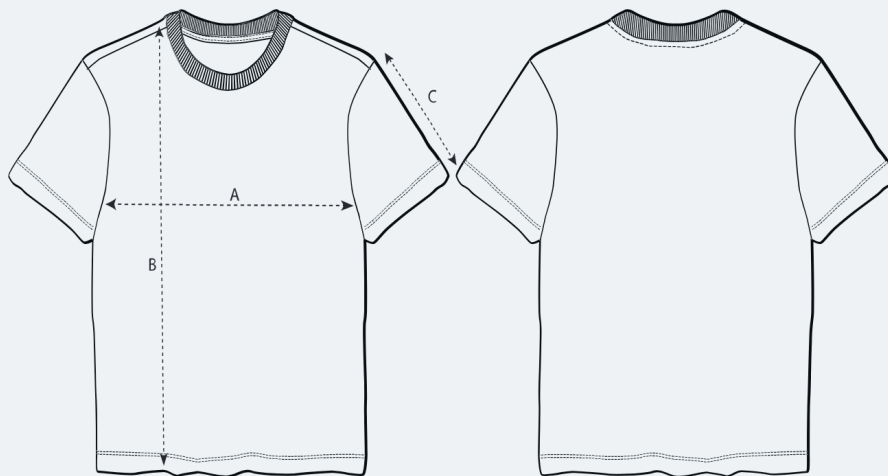

päfjes

FAIR & LOVELY

Sizes		XS	S	M	L	XL	XXL
B	Body Length	56,5cm	59,5cm	61,5 cm	63,5 cm	65,5 cm	67,5 cm
A	HalfChest 2,5cm below armhole	45cm	48cm	51cm	54 cm	57 cm	61cm
C	Sleeve length	18cm	18cm	19cm	19cm	20cm	20cm