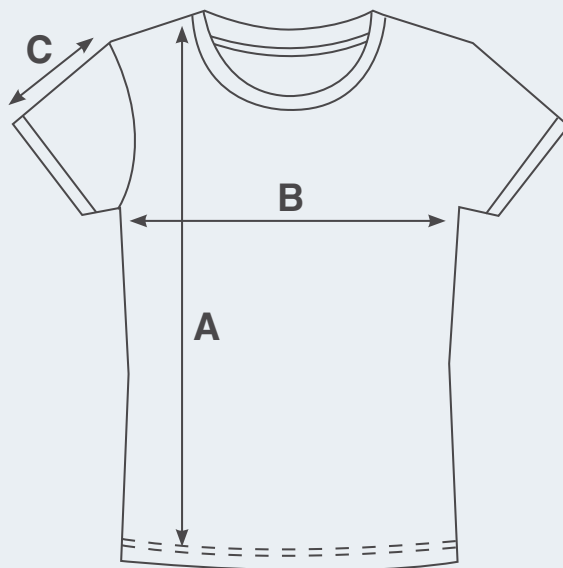

päfjes

FAIR & LOVELY

Sizes	XS	S	M	L	XL	
A	Body Length	59 cm	62 cm	65 cm	68 cm	70 cm
B	HalfChest 2,5cm below armhole	40 cm	42 cm	45 cm	48 cm	50 cm
C	Sleeve length	15 cm	15 cm	16 cm	16 cm	16 cm