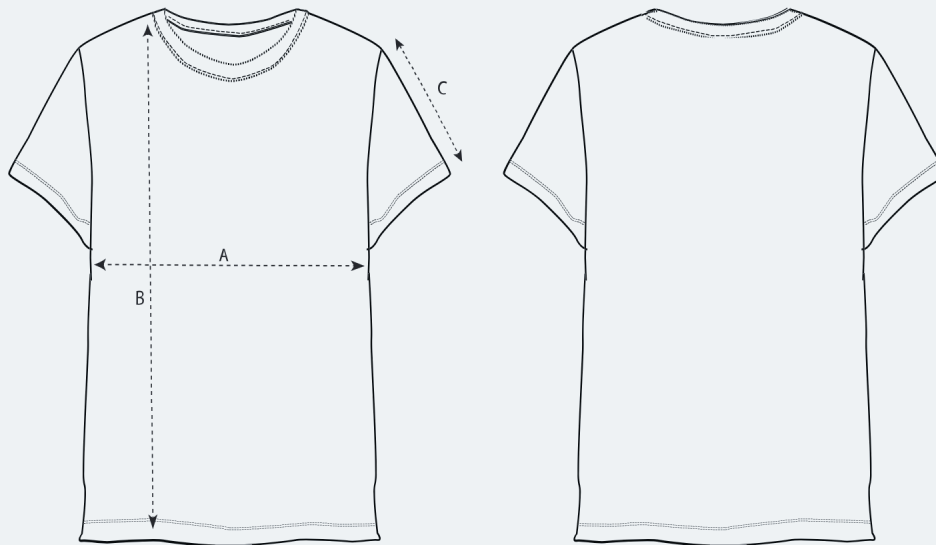

# päfjes

FAIR & LOVELY

Sizes	XS	S	M	L	XL	XXL
B Body Length	59cm	62cm	64 cm	66 cm	68 cm	70cm
A HalfChest 2,5cm below armhole	47cm	50cm	53cm	56 cm	59 cm	63cm
C Sleeve length	17cm	17cm	18cm	18cm	19cm	19cm