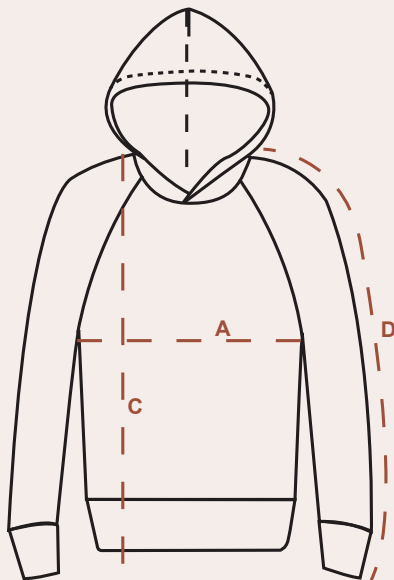

päfjes

FAIR & LOVELY

Sizes	S	M	L	XL	XXL
A Body Length	68 cm	72 cm	74 cm	76 cm	78 cm
B HalfChest 2,5cm below armhole	51 cm	54 cm	57 cm	60 cm	63 cm
D Sleeve length	75 cm	78 cm	80 cm	82 cm	84 cm