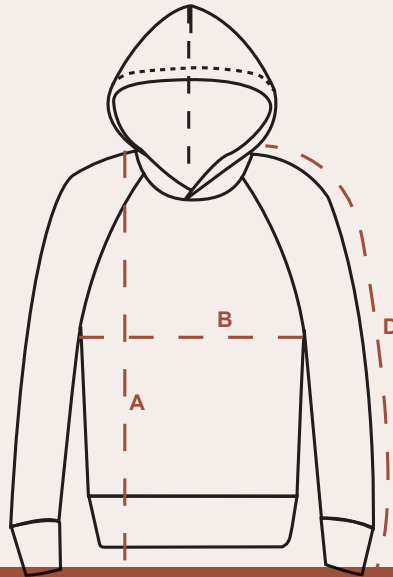

pärfjes

FAIR & LOVELY

| Sizes | S | M | L | XL | XXL |
|---------------------------------|-------|-------|-------|-------|-------|
| A Body Length | 68 cm | 72 cm | 74 cm | 76 cm | 78 cm |
| B HalfChest 2,5cm below armhole | 51 cm | 54 cm | 57 cm | 60 cm | 63 cm |
| D Sleeve length | 75 cm | 78 cm | 80 cm | 82 cm | 84 cm |