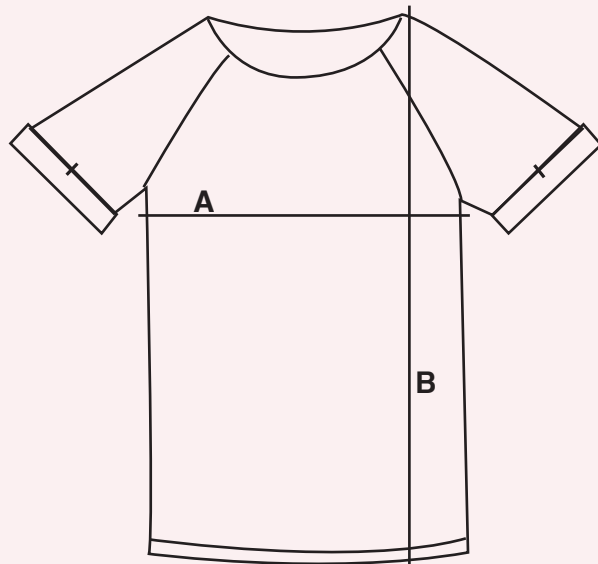

päfjes

FAIR & LOVELY

Sizes		XS	S	M	L	XL
A	HalfChest 2,5cm below armhole	44cm	46cm	50cm	54cm	58cm
B	Body Length (from HPS)	60cm	62cm	64cm	67cm	70cm
C	Sleeve Length	25cm	26cm	27cm	28cm	29cm