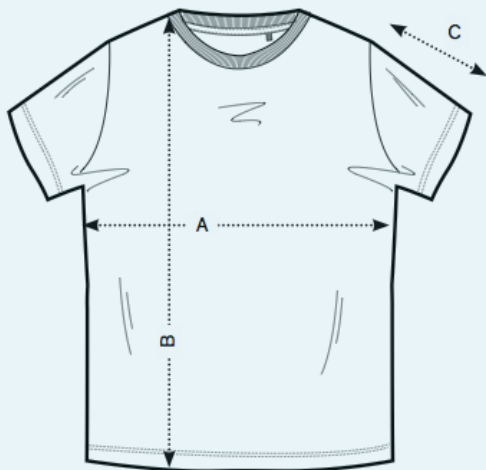

# päfjes

FAIR & LOVELY

FRONT

BACK

Sizes	S	M	L	XL	XXL	
A	HalfChest 2,5cm below armhole	49cm	52cm	55cm	58cm	61cm
B	Body Length (from HPS)	69cm	72cm	74cm	76cm	78cm
C	Sleeve lenght	20cm	20cm	21cm	21cm	22cm