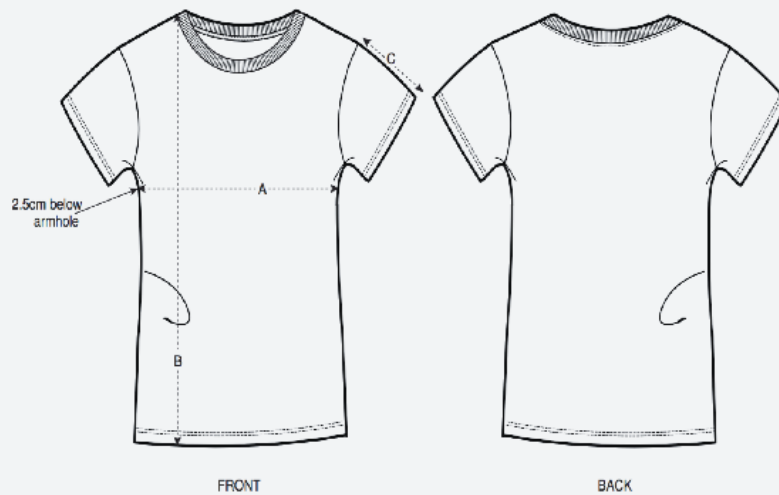

# pärfjes

FAIR & LOVELY

Sizes		XS	S	M	L	XL
A	HalfChest 2,5cm below armhole	42cm	44cm	47cm	50cm	53cm
B	Body Length (from HPS)	62cm	64cm	66cm	68cm	69cm
C	Sleeve lenght	15cm	15cm	16cm	16cm	17cm