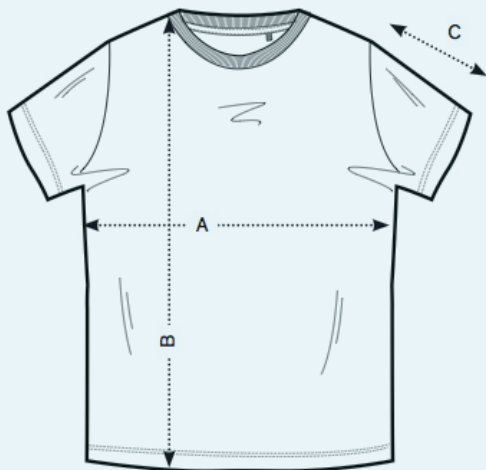

pärfjes

FAIR & LOVELY

FRONT

BACK

Sizes		XS	S	M	L	XL	XXL
A	HalfChest 2,5cm below armhole	47cm	50cm	53cm	56cm	59cm	62cm
B	Body Length (from HPS)	68cm	70cm	72cm	74cm	76cm	80cm
C	Sleeve lenght	17cm	18cm	19cm	20cm	21cm	22cm