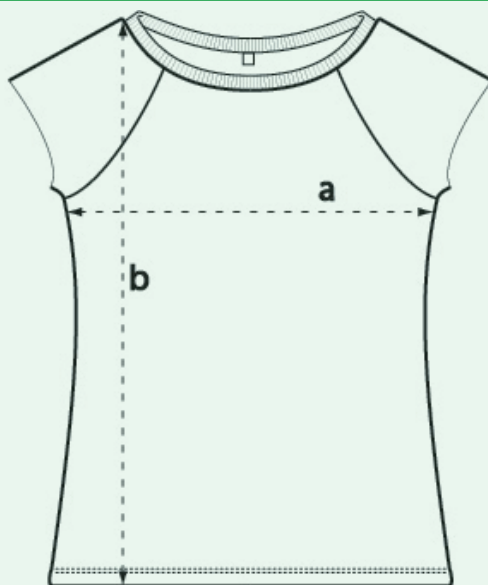

# päfjes

FAIR & LOVELY

Sizes		XS	S	M	L	XL
A	HalfChest 2,5cm below armhole	40cm	43cm	45cm	48cm	50cm
B	Body Length (from HPS)	59cm	62cm	65cm	68cm	71cm