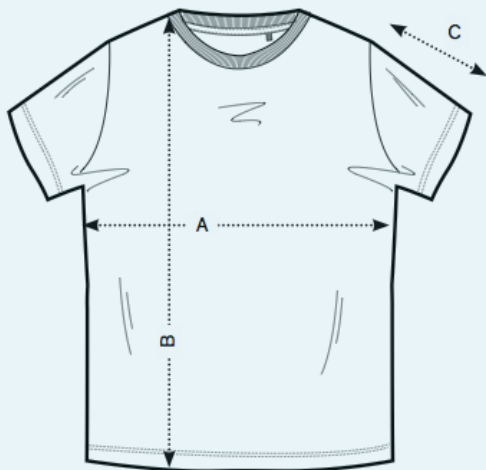

# päfjes

FAIR & LOVELY

FRONT

BACK

Sizes		XS	S	M	L	XL	XXL
A	HalfChest 2,5cm below armhole	47cm	50cm	53cm	56cm	59cm	60cm
B	Body Length (from HPS)	68cm	70cm	72cm	74cm	76cm	80cm
C	Sleeve length	17cm	18cm	19cm	20cm	21cm	22cm