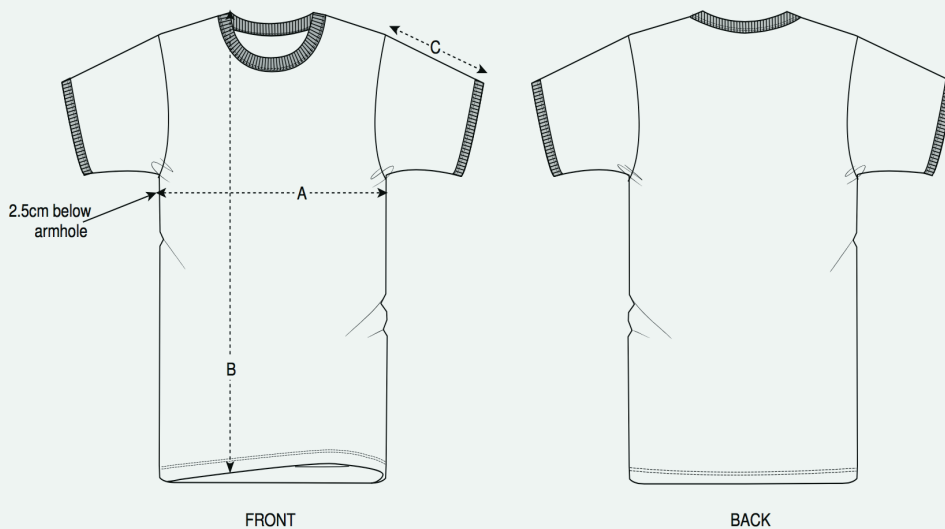

pärfjes

FAIR & LOVELY

Sizes	XS	S	M	L	XL	XXL
A Body Length	68 cm	70 cm	72 cm	74 cm	76 cm	78 cm
B HalfChest 2,5cm below armhole	47 cm	50 cm	53 cm	56 cm	59 cm	62 cm
C Sleeve length	19 cm	20 cm	21 cm	22 cm	23 cm	23 cm